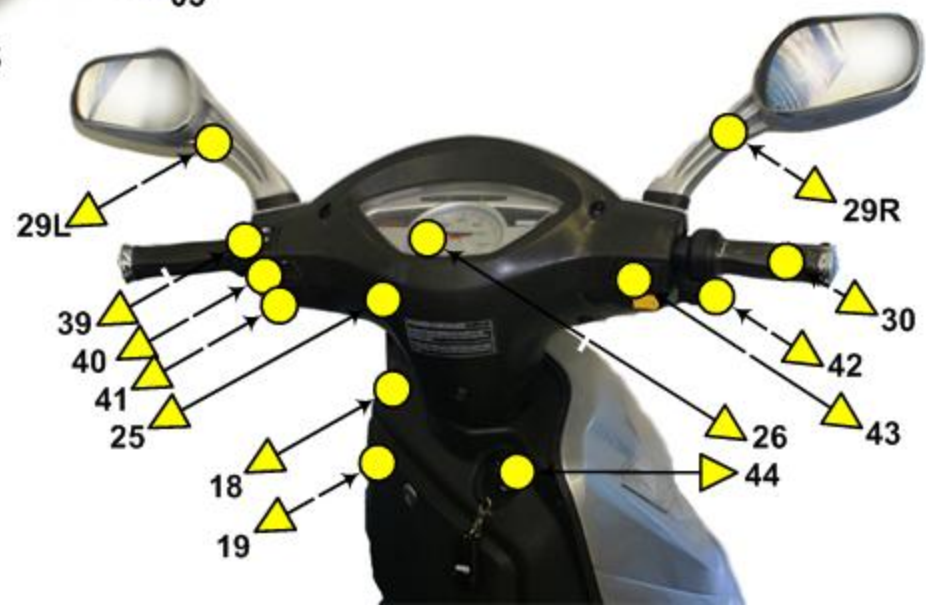

MOTORINO XPc

MOTORINO XPc PARTS

Model	Part #	Description	Price
XPc	XPc-01	Front bottom panel	\$50.00
XPc	XPc-02	Front panel	\$40.00
XPc	XPc-03L/R	Side panel L/R	\$25.00
XPc	XPc-04L/R	Side rear top panel L/R	\$20.00
XPc	XPc-05	Front wheel assembly cover	\$9.00
XPc	XPc-06L/R	Chain Cover L/R	\$10.00
XPc	XPc-07	Head panel	\$10.00
XPc	XPc-08	Storage box top	\$20.00
XPc	XPc-09	Head light body	\$30.00
XPc	XPc-10L/R	Signal light front L/R	\$12.00
XPc	XPc-11	Seat	\$30.00
XPc	XPc-12	Battery box	\$30.00
XPc	XPc-13	Rear lights body	\$40.00
XPc	XPc-14	Panel below tail light	\$8.00
XPc	XPc-15	Rear wheel fender	\$10.00
XPc	XPc-16	Storage box collar	\$12.00
XPc	XPc-17L/R	Handle L/R	\$8.00
XPc	XPc-18	Black inner panel w/t glove box	\$25.00
XPc	XPc-19	Glove box door	\$12.00
XPc	XPc-20	Storage bucket	\$15.00
XPc	XPc-21	Passenger footrest	\$8.00
XPc	XPc-22	Floor panel w/t battery box insert	\$30.00
XPc	XPc-23	Center kickstand	\$20.00
XPc	XPc-24	Side kickstand	\$12.00
XPc	XPc-25	Neck & dashboard panel	\$12.00

Model	Part #	Description	Price
XPc	XPc-26	Dashboard	\$45.00
XPc	XPc-27	Floor mat	\$10.00
XPc	XPc-28	Seat bucket	\$25.00
XPc	XPc-29L/R	Mirrors L/R	\$20.00
XPc	XPc-30	Throttle	\$25.00
XPc	XPc-31	Brake lever L/R	\$15.00
XPc	XPc-32	Tire 3.5" tubless	\$35.00
XPc	XPc-33	Brake cable	\$10.00
XPc	XPc-34	Brake cable spring	\$5.00
XPc	XPc-35	Drum brake Front/Rear	\$30.00
XPc	XPc-36	Shocks L/R	\$25.00
XPc	XPc-37	Speedometer cable	\$15.00
XPc	XPc-38	Handgrip	\$10.00
XPc	XPc-39	High/Low beam switch	\$12.00
XPc	XPc-40	Signal light switch	\$12.00
XPc	XPc-41	Horn switch	\$10.00
XPc	XPc-42	CCT-gear switch	\$16.00
XPc	XPc-43	Head light switch	\$12.00
XPc	XPc-44	Back rest	\$12.00
XPc	XPc-45	Reflector - tail	\$6.00
XPc	XPc-46	Reflector - storage box	\$6.00
XPc	XPc-47	Pedal shaft	\$15.00
XPc	XPc-48	Pedal cranks pair	\$12.00
XPc	XPc-49	Pedals Pair	\$10.00
XPc	XPc-50	Seat support panel	\$18.00