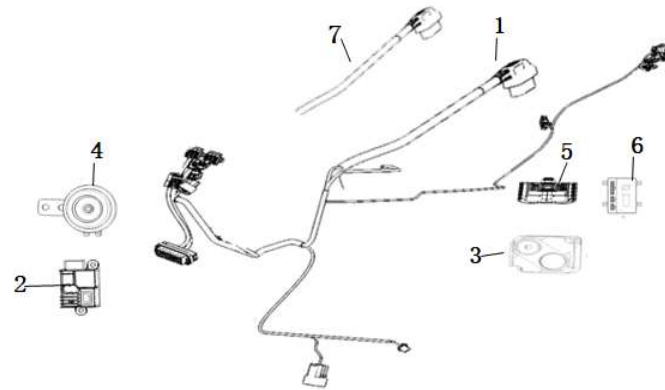

F-23

Electric Parts

No.	Item No.	Name-EN	Qty	Remark
1	32100-TGC-A00	Main Harness	1	
2	32300-TGC-A00	DC-DC	1	
3	35020-TGC-A00-K	Alarm(Remote Control*2)	1	
4	38110-TGC-A00	Horn	1	
5	30200-QSM-A51-NULL	Ecu Assy(Without 3G Module)	1	
6	30100-TGC-A00-R21	Controller	1	
7	32100-TGC-C00-01	Battery Connecting Cable	1