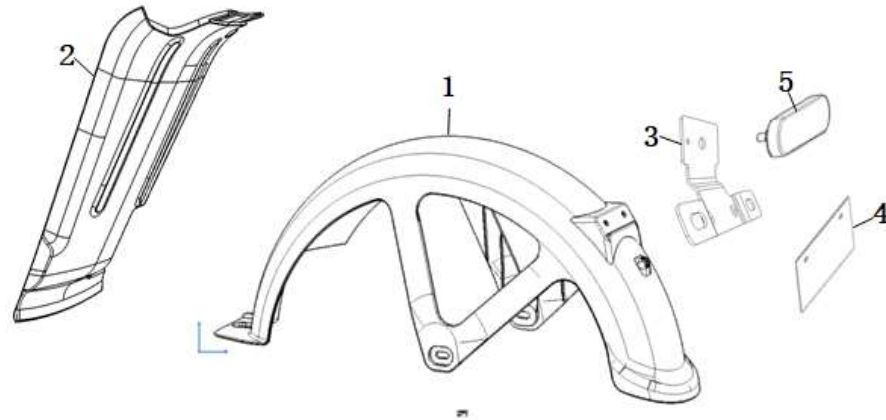

F-11

Rear Fender

No.	Item No.	Name-EN	Qty	Remark
1	80105-TGE-A00	Rear Fender	1	
2	50622-TGC-A00	Rear Bottom Cover	1	
3	80109-TGC-A10	Rear Reflex Reflector Bracket	1	
4	80200-TAC-A00	Rear Plate	1	
5	33741-TGC-A00	Rear Reflex Reflector	1