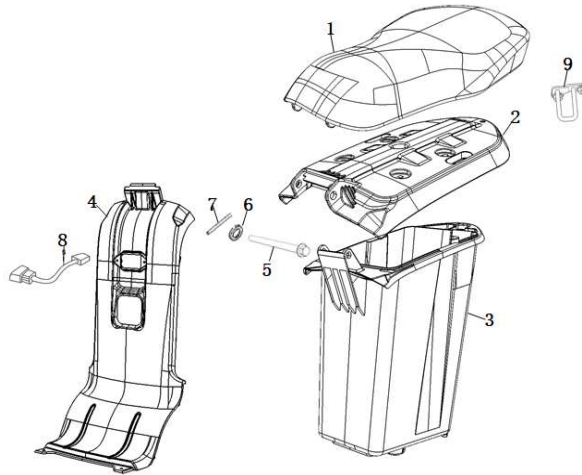

F-6

Lower Edging

No.	Item No.	Name-EN	Qty	Remark
1	83620-TGC-A00	Right Lower Edging	1	
2	83520-TGC-A00	Left Lower Edging	1	
3	50621-TGC-A00	Bottom Cover	1	

F-7

Cushion

No.	Item No.	Name-EN	Qty	Remark
1	77200-TGC-A00	Cushion Assy	1	
2	80101-TGC-A00	Storage Box Cover	1	
3	81250-TGC-A00	Storage Box	1	
4	83750-TGC-A00	Center Cover	1	
5	77211-TAC-A00	Cushion Shaft	1	
6	94102-08800	Washer 8mm(Trivalent Chromate)	1	
7	94201-16180	Split Pin 1.6*18(Trivalent White)	1	
8	35310-TGC-A00	Charging Socket	1	
9	83901-TGC-A00	Cushion Lock Hook	1	