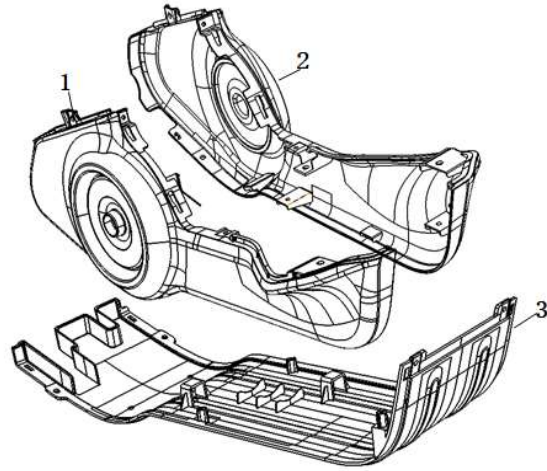

F-6

Lower Edging

No.	Item No.	Name-EN	Qty	Remark
1	83620-TGC-A00	Right Lower Edging	1	
2	83520-TGC-A00	Left Lower Edging	1	
3	50621-TGC-A00	Bottom Cover	1