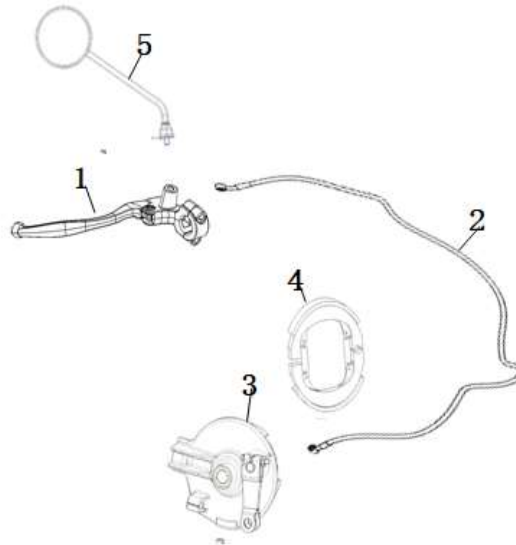

F-19

Rear Brake

No.	Item No.	Name-EN	Qty	Remark
1	53176-TGC-A00	Rear Brake Handle	1	
2	43450-TGC-A00	Rear Brake Rope Assy	1	
3	43000-TGC-A00	Rear Brake Drum Assy	1	
4	06430-TGC-A00	Brake Block(Pair)	1	
5	88120-TGE-A00	Left Mirror Assy	1