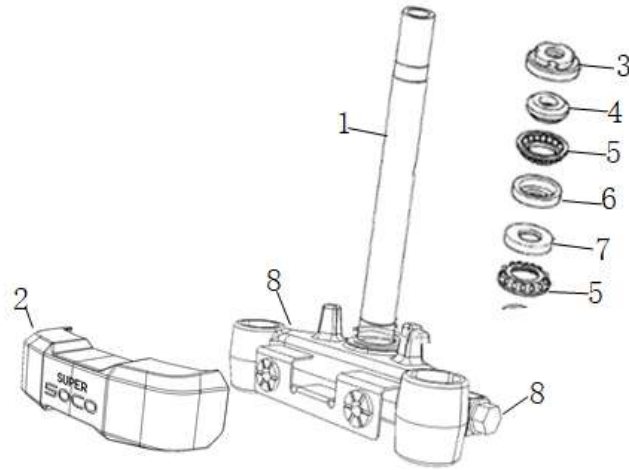

5	53204-TAC-A00	Shock Absorber Brake Oil Pipe Clip	1	
6	95701-06012-07	Flange Bolt 6*12(Black)	1	
7	95101-QSM-A00	Hexagon Socket Head Screw M6	4	

F-15

Steering Stem

No.	Item No.	Name-EN	Qty	Remark
1	53200-TGC-A00	Steering Stem Assy	1	
2	53209-TGC-A00	Lower Connecting Plate Trim	1	
3	50306-TAC-A00	Steering Stem Lock Nut	1	
4	53211-TAC-A00	Steering Stem Upper bowl	1	
5	53210-TAC-A00	Bearing Retainer 5/32*23	2	
6	50309-TAC-A00	Steering Stem Upper Steel Bowl	1	
7	50308-TAC-A00	Steering Stem Lower Steel Bowl	1	
8	95801-TAC-A10	Flange Bolt 10*45(Trivalent Black)	1	