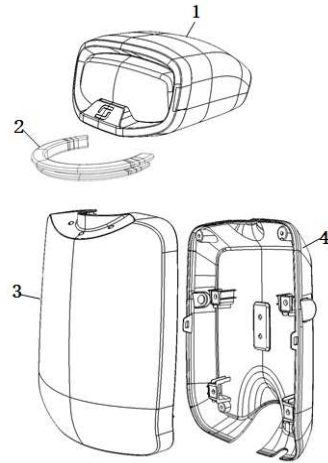

F-1

Headlight

No.	Item No.	Name-EN	Qty	Remark
1	33100-TGC-A00	Headlight Assy	1	
2	33101-TGC-A00	Headlight Mounting Plate	1	
3	64300-TGC-A00-S-MW02N	Front Cover(Painting) White/MW02N	1	White/MW02N
	64300-TGC-A00-S-CB05M	Front Cover(Painting) Blue/CB05M	1	Blue/CB05M
	64300-TGC-A00-S-WR04N	Front Cover(Painting) Red WR04N	1	Red/WR04N
	64300-TGC-A00-S-WA02N	Front Cover(Painting) Orange/WA02N	1	Orange/WA02N
	64300-TGC-A00-S-CB04M	Front Cover(Painting) Grey/CB04M	1	Grey/CB04M
4	81131-TGC-A00	Rear Cover	1