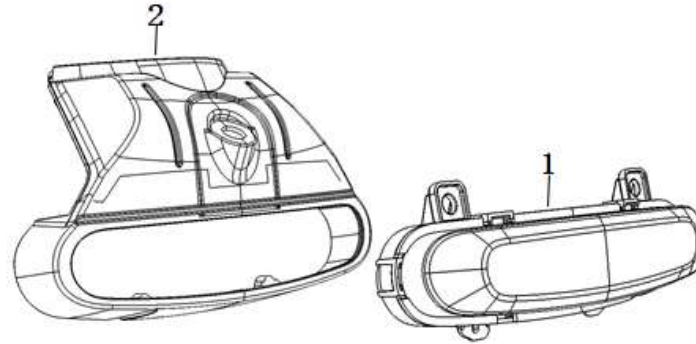

F-9

Tail Light

No.	Item No.	Name-EN	Qty	Remark
1	33700-TGC-A00	Tail Light	1	
2	83710-TGC-A00	Tail Light Cover	1