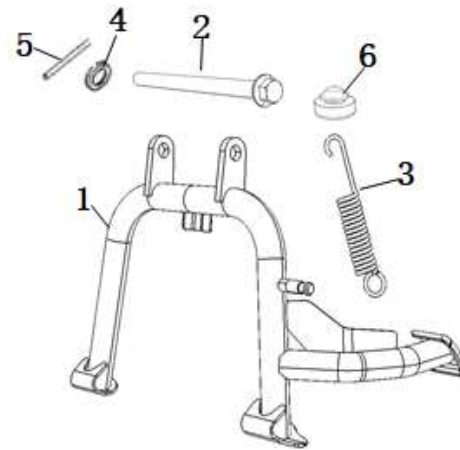

5	53204-TAC-A00	Shock Absorber Brake Oil Pipe Clip	1	
6	95701-06012-07	Flange Bolt 6*12(Black)	1	
7	95101-QSM-A00	Hexagon Socket Head Screw M6	4	

F-15

Steering Stem

No.	Item No.	Name-EN	Qty	Remark
1	53200-TGC-A00	Steering Stem Assy	1	
2	53209-TGC-A00	Lower Connecting Plate Trim	1	
3	50306-TAC-A00	Steering Stem Lock Nut	1	
4	53211-TAC-A00	Steering Stem Upper bowl	1	
5	53210-TAC-A00	Bearing Retainer 5/32*23	2	
6	50309-TAC-A00	Steering Stem Upper Steel Bowl	1	
7	50308-TAC-A00	Steering Stem Lower Steel Bowl	1	
8	95801-TAC-A10	Flange Bolt 10*45(Trivalent Black)	1	

F-17

Main Stand

No.	Item No.	Name-EN	Qty	Remark
1	50540-TGC-A00	Main Stand	1	
2	50550-TGC-A00	Main Stand Axis	1	
3	95014-TGC-A00	Main Stand Spring	1	
4	94102-10800	Washer Ø10(Balck)	1	
5	94201-30250	Split Pin 3*25(Trivalent White)	1	
6	77205-TAC-A00	Circular Rubber	1	