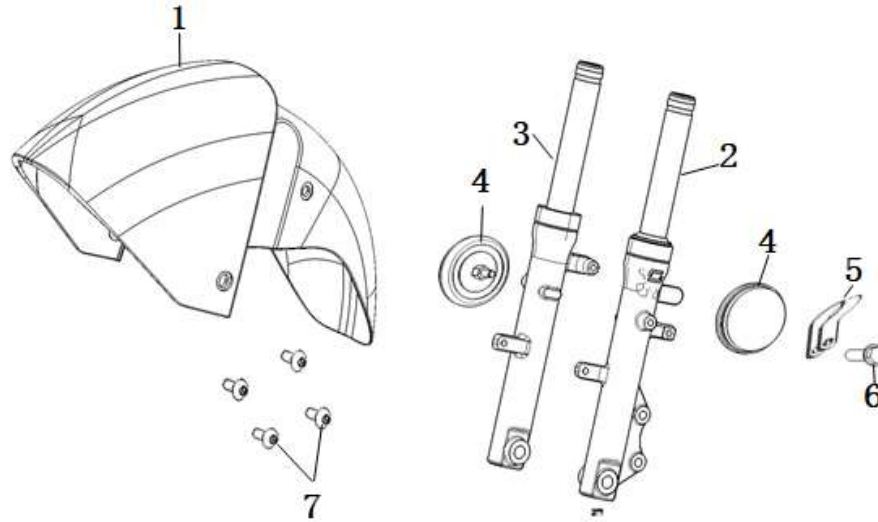

F-14

Front Shock Absorber

No.	Item No.	Name-EN	Qty	Remark
1	61100-TGC-A00-S-MW02N	Front Fender(Painting) White/MW02N	1	White/MW02N
	61100-TGC-A00-S-CB05M	Front Fender(Painting) Blue/CB05M	1	Blue/CB05M
	61100-TGC-A00-S-WR04N	Front Fender(Painting) Red WR04N	1	Red/WR04N
	61100-TGC-A00-S-WA02N	Front Fender(Painting) Orange/WA02N	1	Orange/WA02N
	61100-TGC-A00-S-CB04M	Front Fender(Painting) Grey/CB04M	1	Grey/CB04M
2	51500-TGC-A00-MG01M	Left Front Shock Absorber Grey/MG01M	1	Grey/MG01M
3	51400-TGC-A00-MG01M	Right Front Shock Absorber Grey/MG01M	1	Grey/MG01M
4	33742-TGC-A000	Side Reflex Reflector	2