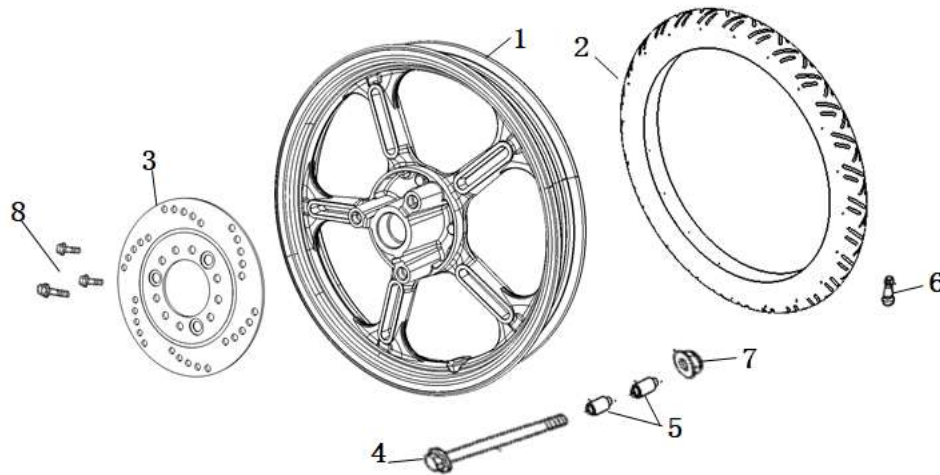

F-16

Front Wheel

No.	Item No.	Name-EN	Qty	Remark
1	44800-TGC-A00	Front Wheel Assy	1	
2	42701-TAC-A31-M1	Tire	1	
3	41300-TAC-A01-M1	Rear Brake Disc	1	
4	44301-TGC-A00	Front Wheel Axle	1	
5	44311-TGC-A00	Front Wheel Side Axle Sleeve	2	
6	44702-TAC-A00	Valve	1	
7	94050-10070	Flange Nut M10(Black)	1	
8	90105-QSM-A00	Brake Disc Mounting Screw 8*25	3