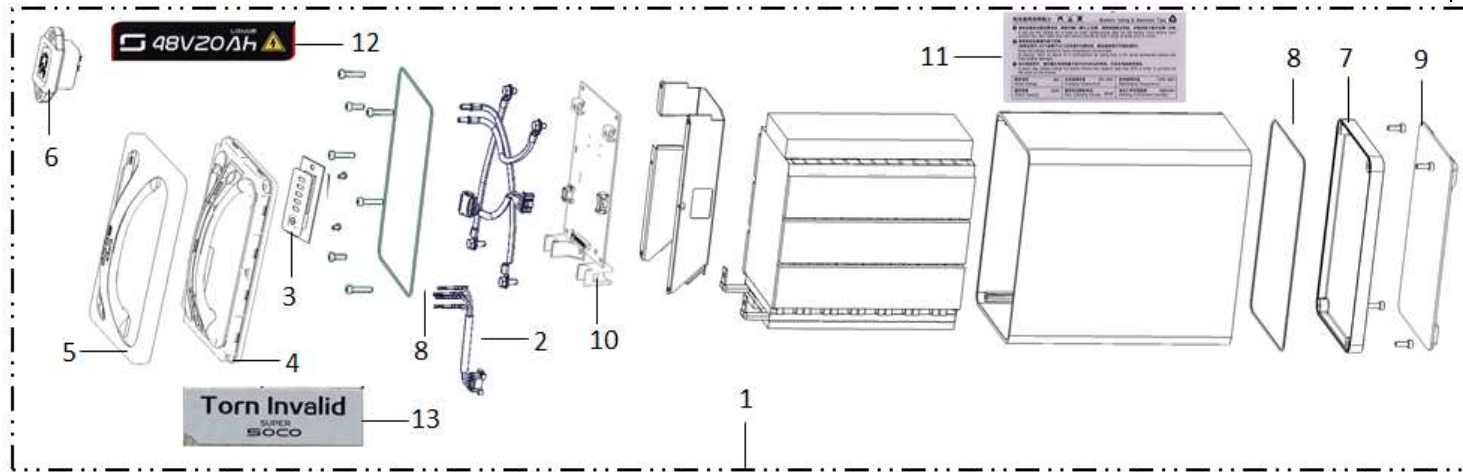

F-22

Battery

No.	Item No.	Name-EN	Qty	Remark
1	31500-TGF-A10	Battery Assy(ATL 48V 20A)	1	
2	31501-TGF-A10-M1	Temperature Sensor	1	
3	31502-TGF-A10-M1	Battery Power Display	1	
4	31511-TGF-A10-M1	Battery Upper Cover	1	
5	31516-TGF-A10-M1	Battery Upper Trim Cover	1	
6	31514-TGF-A10-M1	Battery Charging/Discharging Socket	1	
7	31515-TGF-A10-M1	Battery Upper Trim Cover	1	
8	31517-TGF-A10-M1	Sealing Strip	2	
9	31518-TGF-A10-M1	Bottom Rubber	1