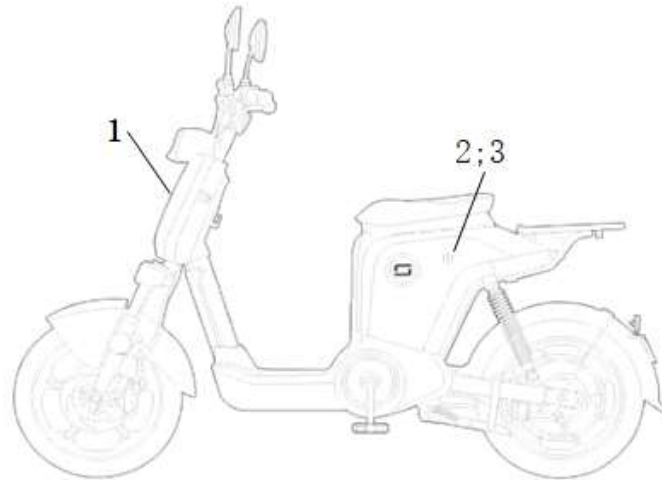

F-24-2

Sticker Red/Orange/Grey

No.	Item No.	Name-EN	Qty	Remark
1	64300-TGC-A00-S1-ST004	Front Cover Sticker White/ST004	1	White/ST004
2	83500-TGC-A10-S1-ST013	Right Body Cover Sticker White/Green/ST013	1	White/Green/ST013
3	83600-TGC-A10-S1-ST013	Left Body Cover Sticker White/Green/ST013	1	White/Green/ST013