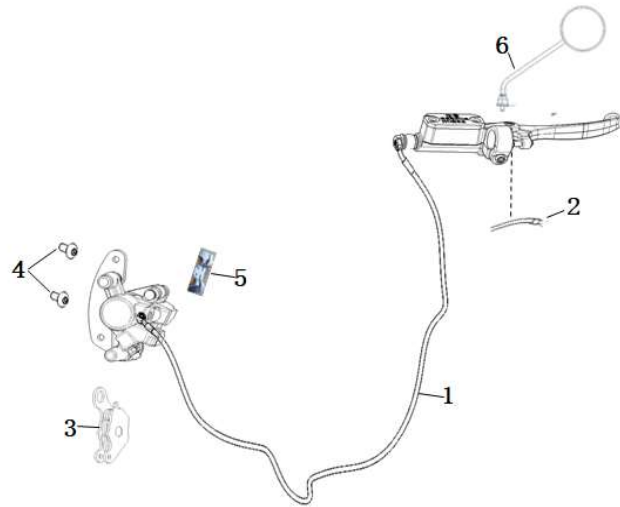

F-18

Front Brake

No.	Item No.	Name-EN	Qty	Remark
1	45000-TGC-A00	Front Brake Assy	1	
2	35340-TGF-A00	Front Brake Light Switch	1	
3	45310-TGF-A00	Front Brake Disc(Set)	1	
4	95701-08025-08	Flange Bolt 8*25(Color Zinc)	1	
5	45108-TGF-A00	Front Brake Return Spring	1	
6	88110-TGE-A00	Right Mirror Assy	1