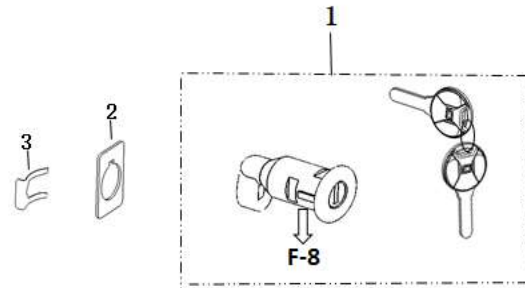

F-21

Lock

No.	Item No.	Name-EN	Qty	Remark
1	77232-TAC-A10	Cushion Lock	1	
2	77236-QSM-A00	Lock Washer	1	
3	75582-QSM-A00	Lock Mounting Spring	1