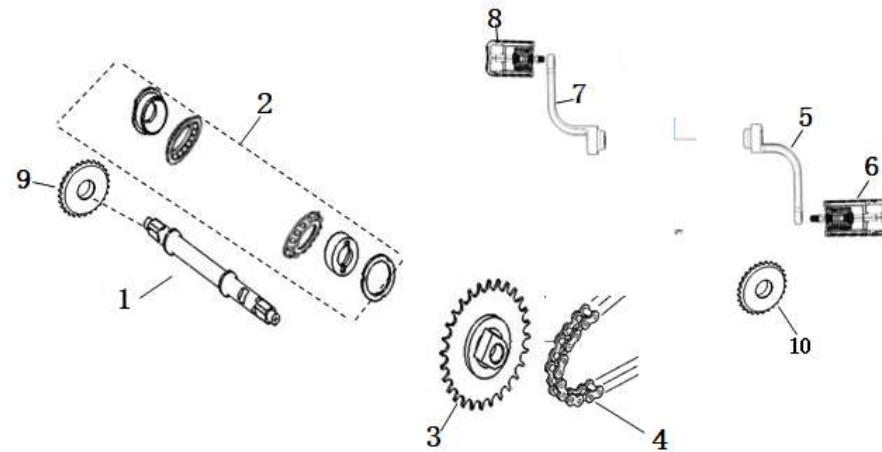

F-12

Frame

No.	Item No.	Name-EN	Qty	Remark
1	50100-TGC-A20	Frame Assy	1	
2	50400-TGC-A00	Rear Shelf	1	
3	77240-TGC-A00	Cushion Lock Rope	1	
4	77232-TAC-A10	Cushion Lock	1	

F-13

Padel Center Shaft

No.	Item No.	Name-EN	Qty	Remark
1	50300-TGC-A00	Padel Center Shaft	1	
2	50301-QSM-A00	Center Shaft Five Pieces	1	
3	50305-TGC-A00	Front Flywheel(32 Teeth)	1	
4	40530-TGC-A00	Chain(081*100)	1	
5	50701-TGC-A00	Right Pedal Crank	1	
6	50702-TGC-A00	Right Front Pedal(Short)	1	
7	50751-TGC-A00	Left Pedal Crank	1	
8	50703-TGC-A00	Left Front Pedal(Short)	1	
9	31700-TGC-A50	Booster Sensor	1	
10	41200-TGC-A00	Rear Flywheel(16 Teeth)	1	