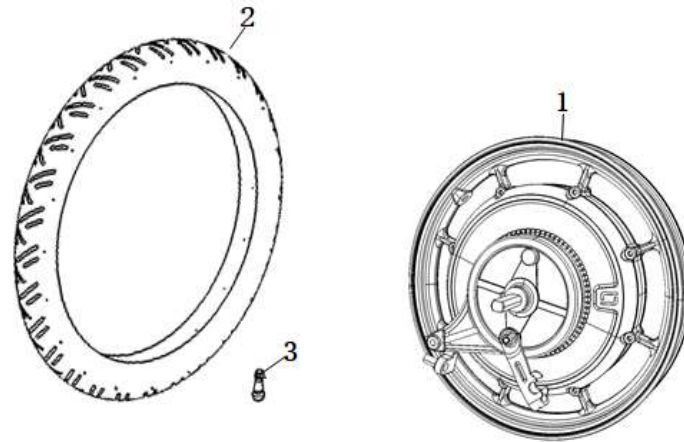

F-9

Tail Light

No.	Item No.	Name-EN	Qty	Remark
1	33700-TGC-A00	Tail Light	1	
2	83710-TGC-A00	Tail Light Cover	1	

F-10

Motor

No.	Item No.	Name-EN	Qty	Remark
1	42800-TGC-A00	Rear Wheel Motor Assy(400W)	1	
2	42701-TAC-A31-M1	Tire	1	
3	42702-TAC-A00	Valve	1	