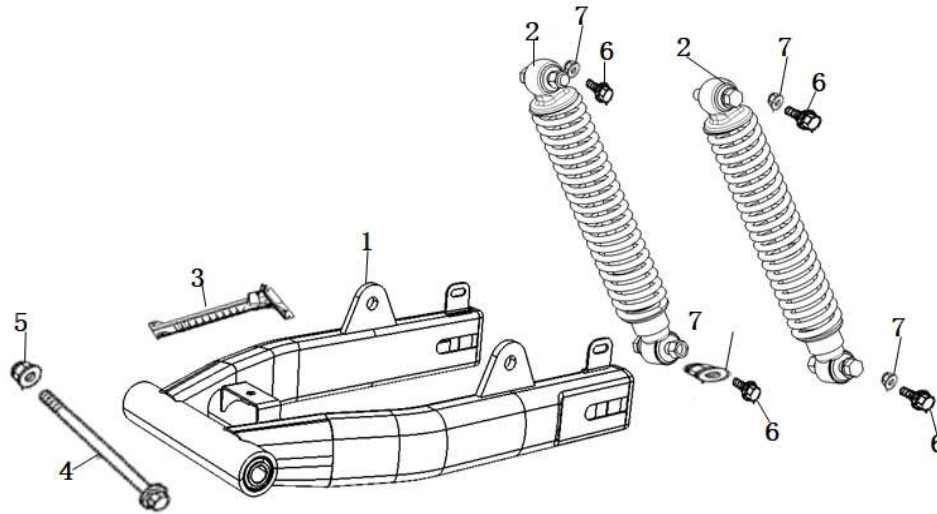

F-20

Rear Swingarm

No.	Item No.	Name-EN	Qty	Remark
1	52100-TGE-A00	Rear Swingarm Assy	1	
2	52400-TGC-A00	Rear Shock Absorber	2	
3	52170-TGC-A00	Anti Friction Plate	1	
4	52101-TGC-A00	Rear Swingram Axis	1	
5	94050-10070	Flange Nut M10(Black)	1	
6	95801-TAC-A00	Flange Bolt 10*45(Trivalent Chromate)	4	
7	90306-TAC-A00	Flange Lock Nut M10*1.25	4