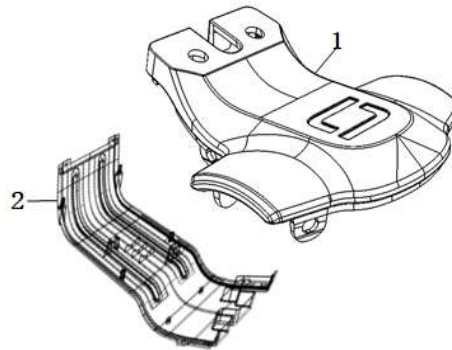

F-2

Speedometer

No.	Item No.	Name-EN	Qty	Remark
1	37200-TGE-A00	Speedometer Assy	1	
2	37300-QSM-A00	Rubber Washer	2	
3	94050-06080	Flange Nut M6(Trivalent Chromate)	2	

F-3

Handlebar Cover

No.	Item No.	Name-EN	Qty	Remark
1	53206-TGC-A00	Upper Handlebar Cover	1	
2	53208-TGC-A00	Lower Handlebar Cover	1	