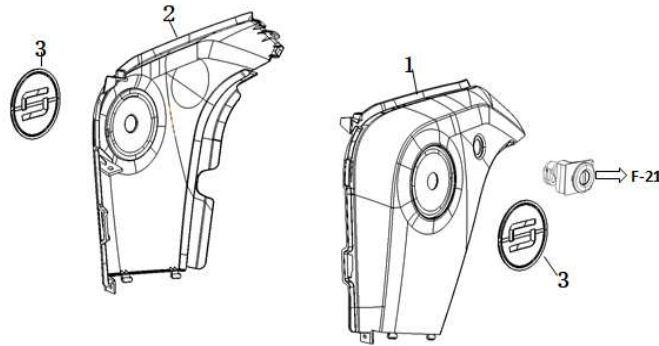

F-8

Body Cover

No.	Item No.	Name-EN	Qty	Remark
1	83600-TGC-A00-S-MW02N	Left Body Cover(Painting) White/MW02N	1	White/MW02N
	83600-TGC-A00-S-CB05M	Left Body Cover(Painting) Blue/CB05M	1	Blue/CB05M
	83600-TGC-A00-S-WR04N	Left Body Cover(Painting) Red WR04N	1	Red/WR04N
	83600-TGC-A00-S-WA02N	Left Body Cover(Painting) Orange/WA02N	1	Orange/WA02N
	83600-TGC-A00-S-CB04M	Left Body Cover(Painting) Grey/CB04M	1	Grey/CB04M
2	83500-TGC-A00-S-MW02N	Right Body Cover(Painting) White/MW02N	1	White/MW02N
	83500-TGC-A00-S-CB05M	Right Body Cover(Painting) Blue/CB05M	1	Blue/CB05M
	83500-TGC-A00-S-WR04N	Right Body Cover(Painting) Red/WR04N	1	Red/WR04N
	83500-TGC-A00-S-WA02N	Right Body Cover(Painting) Orange/WA02N	1	Orange/WA02N
	83500-TGC-A00-S-CB04M	Right Body Cover(Painting) Grey/CB04M	1	Grey/CB04M
3	83516-QSM-A00	Logo	2