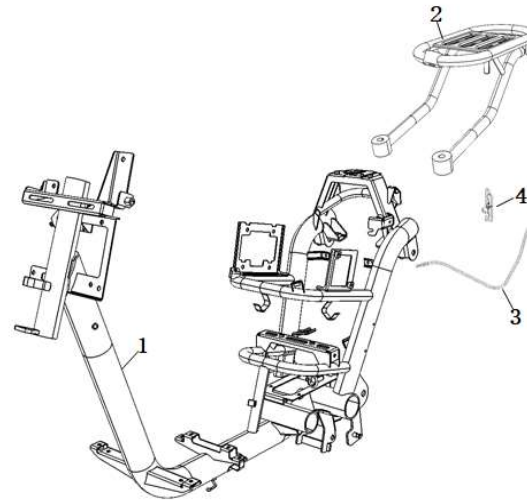

F-11

Rear Fender

No.	Item No.	Name-EN	Qty	Remark
1	80105-TGE-A00	Rear Fender	1	
2	50622-TGC-A00	Rear Bottom Cover	1	
3	80109-TGC-A10	Rear Reflex Reflector Bracket	1	
4	80200-TAC-A00	Rear Plate	1	
5	33741-TGC-A00	Rear Reflex Reflector	1	

F-12

Frame

No.	Item No.	Name-EN	Qty	Remark
1	50100-TGC-A20	Frame Assy	1	
2	50400-TGC-A00	Rear Shelf	1	
3	77240-TGC-A00	Cushion Lock Rope	1	
4	77232-TAC-A10	Cushion Lock	1	

F-13

Padel Center Shaft

No.	Item No.	Name-EN	Qty	Remark
1	50300-TGC-A00	Padel Center Shaft	1	
2	50301-QSM-A00	Center Shaft Five Pieces	1	
3	50305-TGC-A00	Front Flywheel(32 Teeth)	1	
4	40530-TGC-A00	Chain(081*100)	1	
5	50701-TGC-A00	Right Pedal Crank	1	
6	50702-TGC-A00	Right Front Pedal(Short)	1	
7	50751-TGC-A00	Left Pedal Crank	1	
8	50703-TGC-A00	Left Front Pedal(Short)	1	
9	31700-TGC-A50	Booster Sensor	1	
10	41200-TGC-A00	Rear Flywheel(16 Teeth)	1	